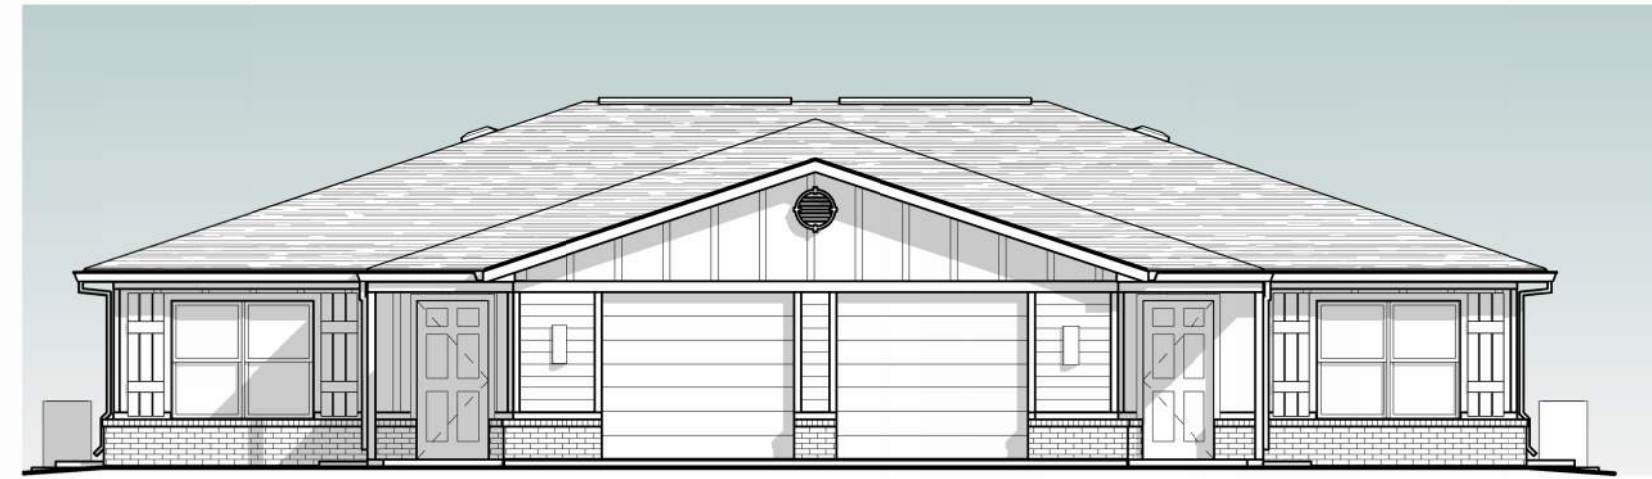

LAKEWOOD ESTATES - PHASE I & II

LAKE VILLAGE, ARKANSAS

1A DUPLEX - 2 BED FRONT ELEV.
1/8" = 1'-0"

1B 2 BED - DUPLEX (AXON VIEW)

1 STREET VIEW (PERSPECTIVE)

(NOTE: IMAGE FOR REPRESENTATIONAL PURPOSES ONLY)

2A DUPLEX - 3 BED FRONT ELEV.
1/8" = 1'-0"

2B 3 BED - DUPLEX (AXON VIEW)

3A SGL. FAM - 3 BED FRONT ELEV.
1/8" = 1'-0"

3B 3 BED - SGL. FAM. (AXON VIEW)

4A SGL. FAM - 4 BED FRONT ELEV.
1/8" = 1'-0"

4B 4 BED - SGL. FAM. (AXON VIEW)