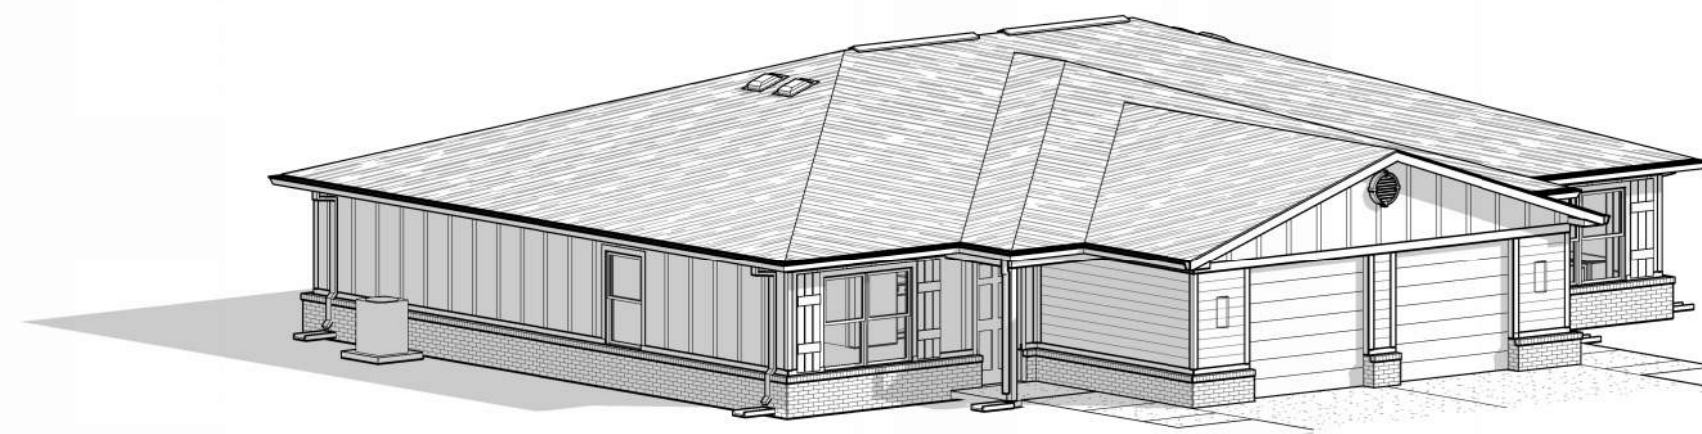

LAKEWOOD ESTATES - PHASE I & II

LAKE VILLAGE, ARKANSAS

1A DUPLEX - 2 BED FRONT ELEV.
1/8" = 1'-0"

1B 2 BED - DUPLEX (AXON VIEW)

1 STREET VIEW (PERSPECTIVE)

(NOTE: IMAGE FOR REPRESENTATIONAL PURPOSES ONLY)

2A DUPLEX - 3 BED FRONT ELEV.
1/8" = 1'-0"

2B 3 BED - DUPLEX (AXON VIEW)

3A SGL. FAM - 3 BED FRONT ELEV.
1/8" = 1'-0"

3B 3 BED - SGL. FAM. (AXON VIEW)

4A SGL. FAM - 4 BED FRONT ELEV.
1/8" = 1'-0"

4B 4 BED - SGL. FAM. (AXON VIEW)