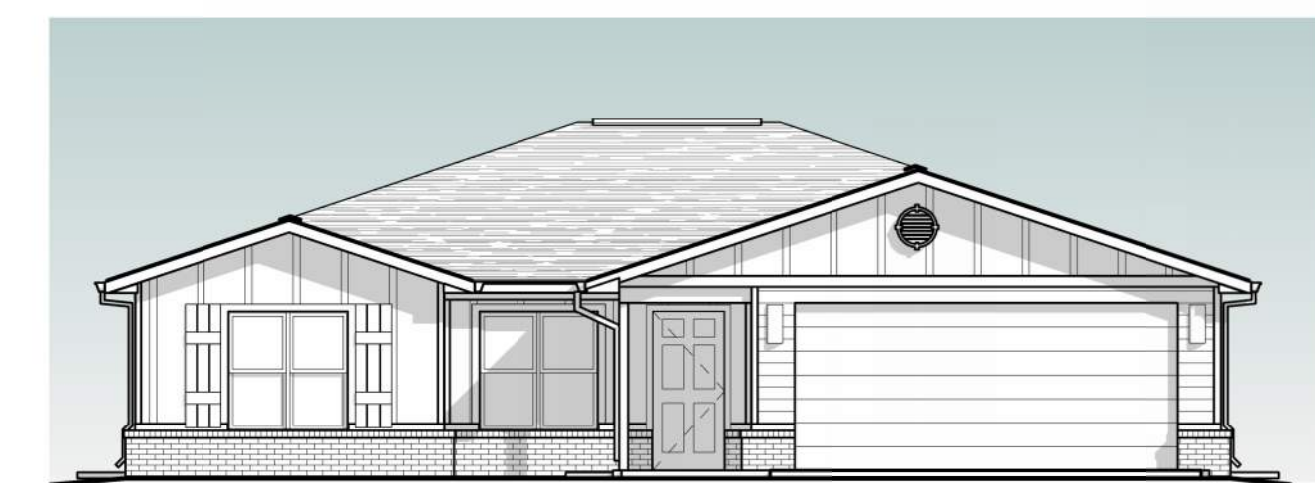

LAKEWOOD ESTATES - PHASE I & II

LAKE VILLAGE, ARKANSAS

1A DUPLEX - 2 BED FRONT ELEV.
1/8" = 1'-0"

1B 2 BED - DUPLEX (AXON VIEW)

1 STREET VIEW (PERSPECTIVE)

(NOTE: IMAGE FOR REPRESENTATIONAL PURPOSES ONLY)

2A DUPLEX - 3 BED FRONT ELEV.
1/8" = 1'-0"

2B 3 BED - DUPLEX (AXON VIEW)

3A SGL. FAM - 3 BED FRONT ELEV.
1/8" = 1'-0"

3B 3 BED - SGL. FAM. (AXON VIEW)

4A SGL. FAM - 4 BED FRONT ELEV.
1/8" = 1'-0"

4B 4 BED - SGL. FAM. (AXON VIEW)