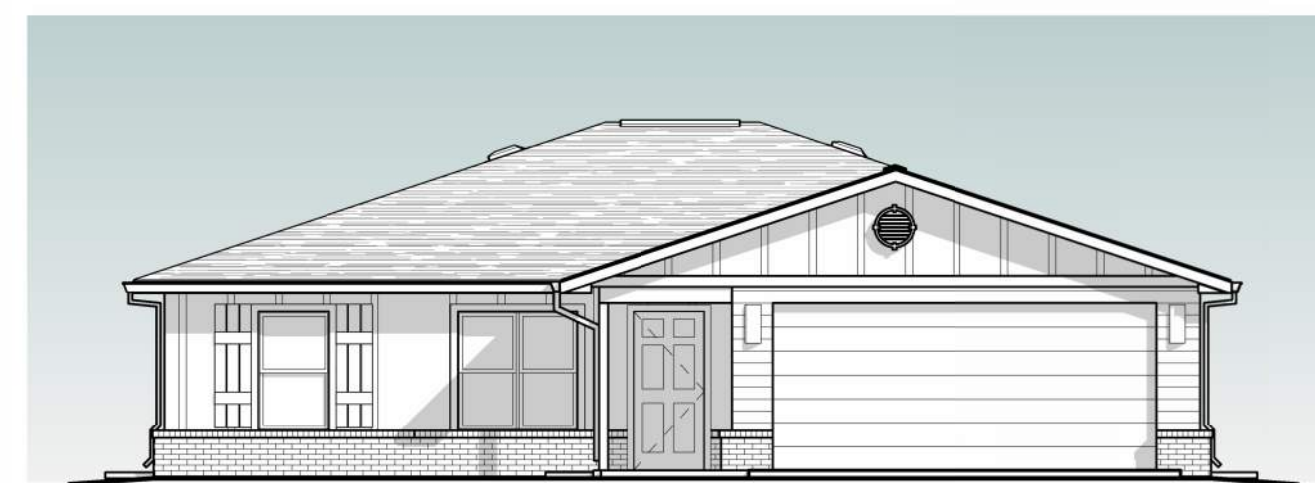

LAKEWOOD ESTATES - PHASE I & II

LAKE VILLAGE, ARKANSAS

1A DUPLEX - 2 BED FRONT ELEV.
1/8" = 1'-0"

1B 2 BED - DUPLEX (AXON VIEW)

1 STREET VIEW (PERSPECTIVE)

(NOTE: IMAGE FOR REPRESENTATIONAL PURPOSES ONLY)

2A DUPLEX - 3 BED FRONT ELEV.
1/8" = 1'-0"

2B 3 BED - DUPLEX (AXON VIEW)

3A SGL. FAM - 3 BED FRONT ELEV.
1/8" = 1'-0"

3B 3 BED - SGL. FAM. (AXON VIEW)

4A SGL. FAM - 4 BED FRONT ELEV.
1/8" = 1'-0"

4B 4 BED - SGL. FAM. (AXON VIEW)