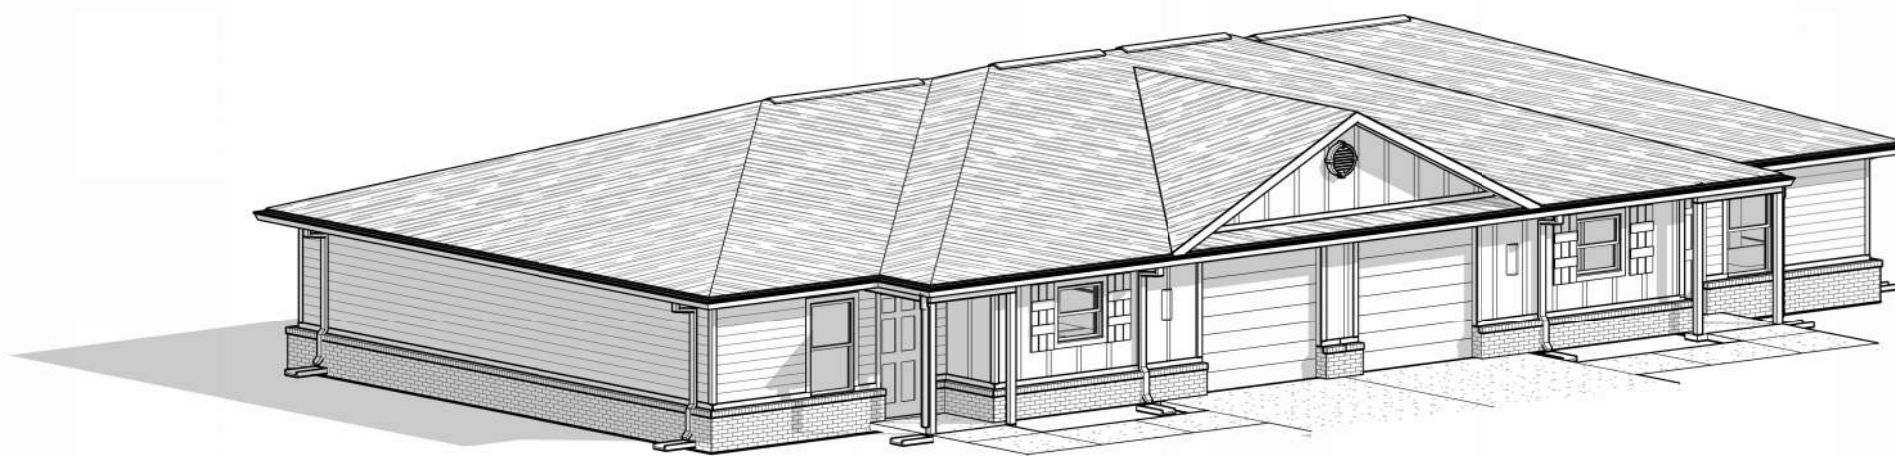

LAKEWOOD ESTATES - PHASE I & II

LAKE VILLAGE, ARKANSAS

1A DUPLEX - 2 BED FRONT ELEV.
1/8" = 1'-0"

1B 2 BED - DUPLEX (AXON VIEW)

1 STREET VIEW (PERSPECTIVE)

(NOTE: IMAGE FOR REPRESENTATIONAL PURPOSES ONLY)

2A DUPLEX - 3 BED FRONT ELEV.
1/8" = 1'-0"

2B 3 BED - DUPLEX (AXON VIEW)

3A SGL. FAM - 3 BED FRONT ELEV.
1/8" = 1'-0"

3B 3 BED - SGL. FAM. (AXON VIEW)

4A SGL. FAM - 4 BED FRONT ELEV.
1/8" = 1'-0"

4B 4 BED - SGL. FAM. (AXON VIEW)