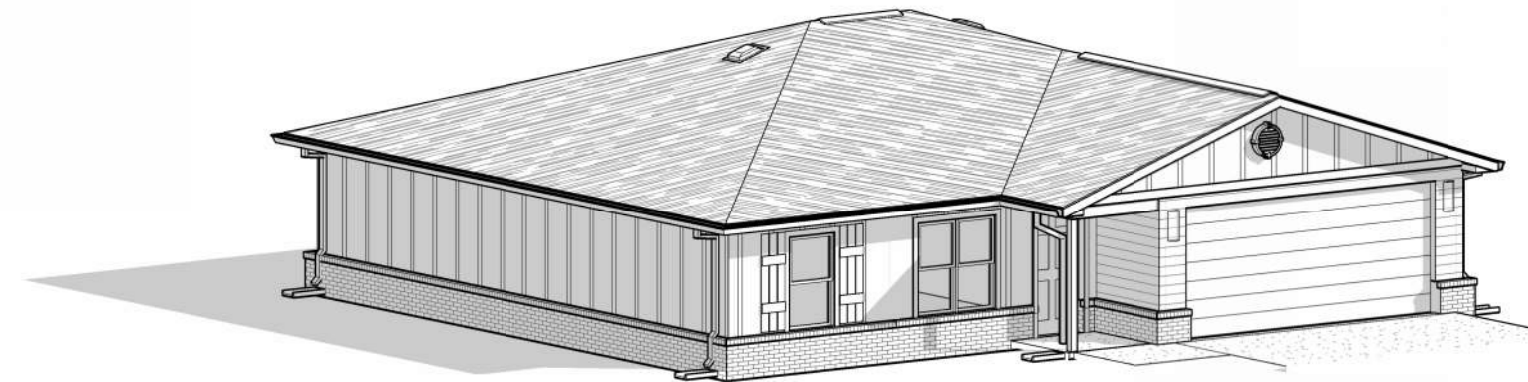

LAKEWOOD ESTATES - PHASE I & II

LAKE VILLAGE, ARKANSAS

1A DUPLEX - 2 BED FRONT ELEV.
1/8" = 1'-0"

1B 2 BED - DUPLEX (AXON VIEW)

1 STREET VIEW (PERSPECTIVE)

(NOTE: IMAGE FOR REPRESENTATIONAL PURPOSES ONLY)

2A DUPLEX - 3 BED FRONT ELEV.
1/8" = 1'-0"

2B 3 BED - DUPLEX (AXON VIEW)

3A SGL. FAM - 3 BED FRONT ELEV.
1/8" = 1'-0"

3B 3 BED - SGL. FAM. (AXON VIEW)

4A SGL. FAM - 4 BED FRONT ELEV.
1/8" = 1'-0"

4B 4 BED - SGL. FAM. (AXON VIEW)