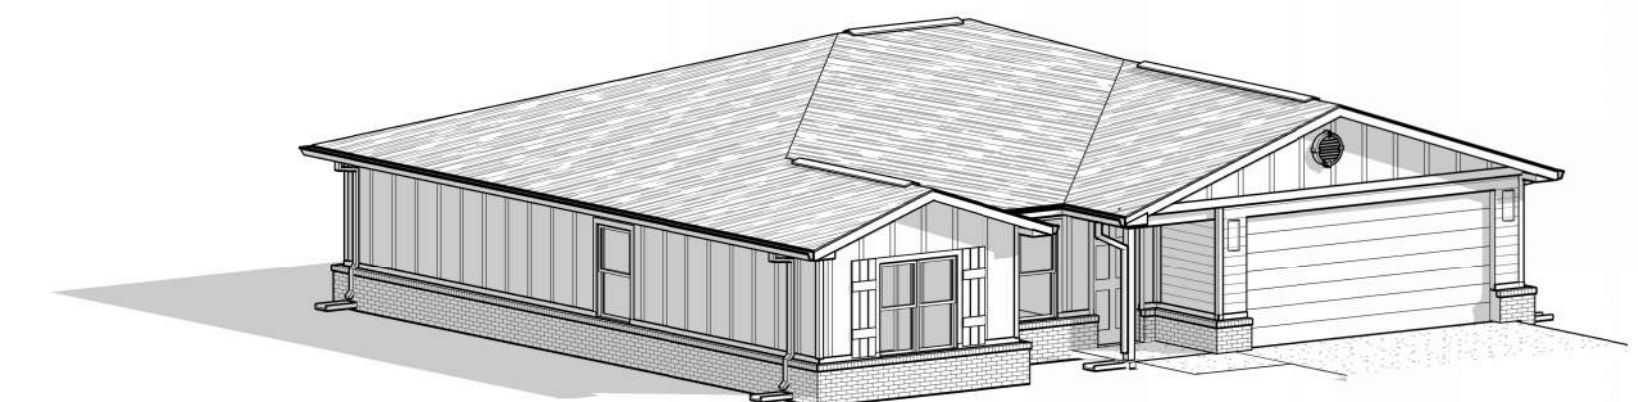

LAKEWOOD ESTATES - PHASE I & II

LAKE VILLAGE, ARKANSAS

1A DUPLEX - 2 BED FRONT ELEV.
1/8" = 1'-0"

1B 2 BED - DUPLEX (AXON VIEW)

1 STREET VIEW (PERSPECTIVE)

(NOTE: IMAGE FOR REPRESENTATIONAL PURPOSES ONLY)

2A DUPLEX - 3 BED FRONT ELEV.
1/8" = 1'-0"

2B 3 BED - DUPLEX (AXON VIEW)

3A SGL. FAM - 3 BED FRONT ELEV.
1/8" = 1'-0"

3B 3 BED - SGL. FAM. (AXON VIEW)

4A SGL. FAM - 4 BED FRONT ELEV.
1/8" = 1'-0"

4B 4 BED - SGL. FAM. (AXON VIEW)